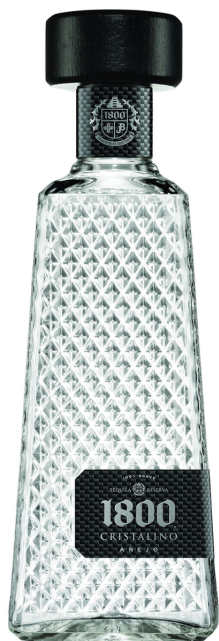

— SINCE 1978 —
AMATHUS
DRINKS TO THE WORLD

1800 CRISTALINO TEQUILA

£62.30

SKU: LITC1800C

Categories: [Tequila](#)